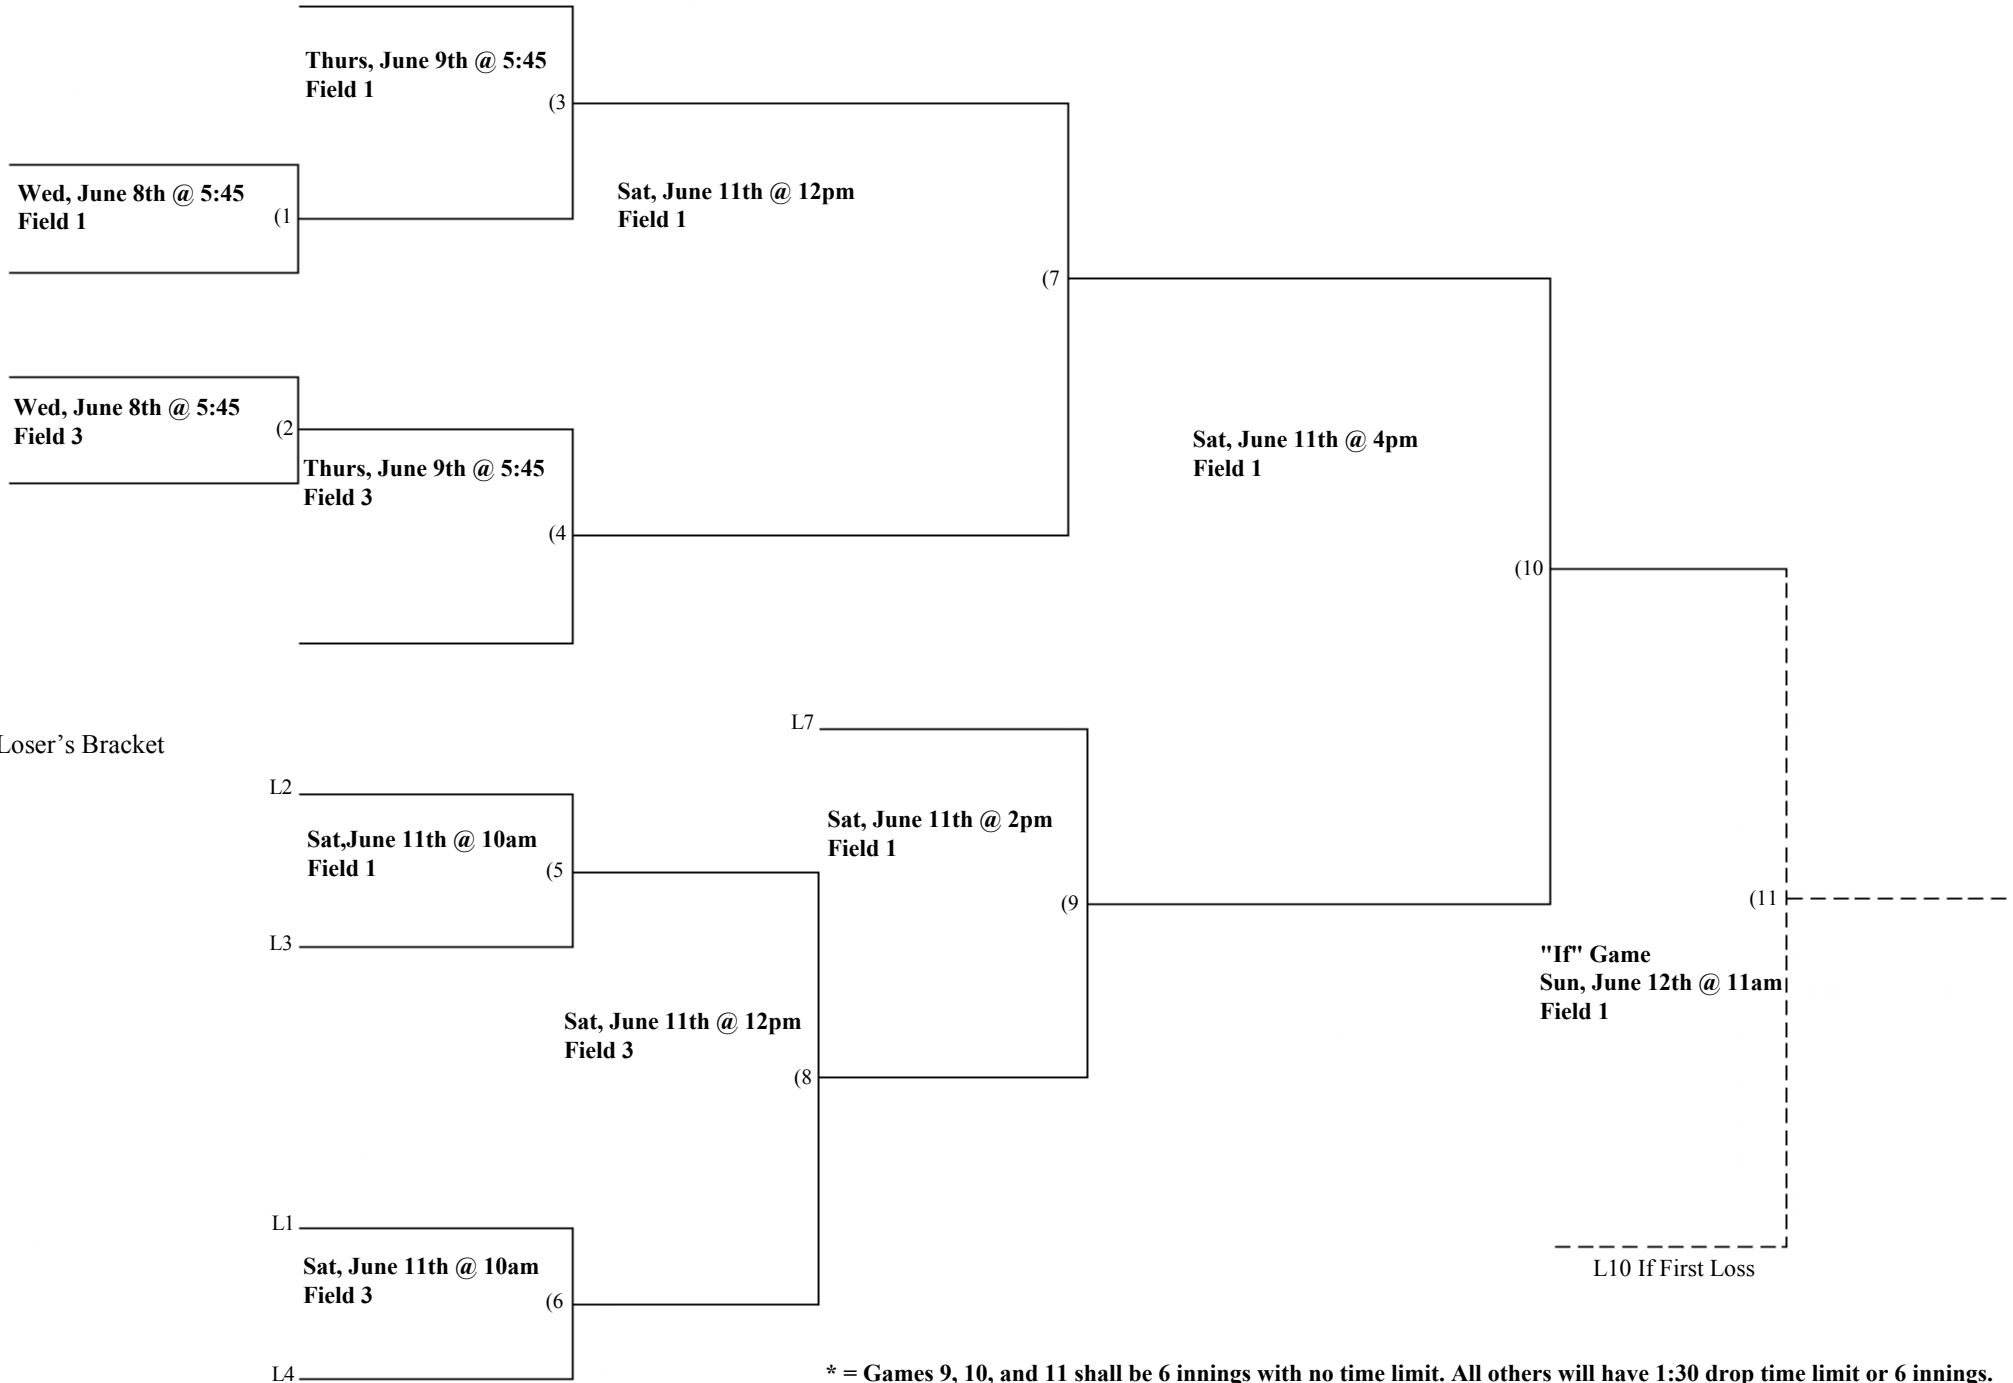

6 Team Double Elimination

* = Games 9, 10, and 11 shall be 6 innings with no time limit. All others will have 1:30 drop time limit or 6 innings.